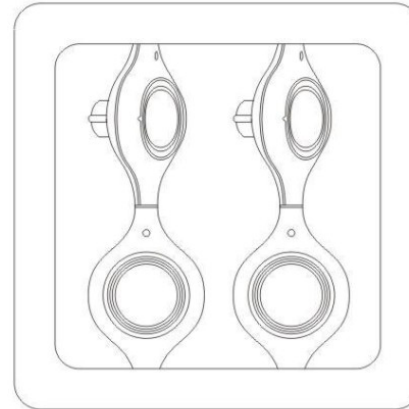

SPACE RECESSED

D96006

PROJECT _____

TYPE _____

NOTES _____

QUANTITY _____

DATE _____

GENERAL

Series: Space

Brand: Milan

Division: Design

Mounting Type: Recessed

Mounting Location: Ceiling

Subcategory: Downlight

PHYSICAL

Shape: Square

Length (mm): 387

Length (in): 15 1/4

Width (mm): 387

Width (in): 15 1/4

Height (mm): 89

Height (in): 3 1/2

Light Distribution: Direct

Weight (kg): 3.2

Weight (lbs): 7

Diffuser: Glass - Sold Separately

Fixture Finish: Metallic Gray

Fixture Material: Metal

ELECTRICAL

Number of Lamps: 4

Lamp Type: LED Retrofit

Lamp Shape: MR16

Bulb Included: Bulb Not Included

Total Output Wattage (W): 20

Max. Wattage Per Lamp (W): 5

Lamp Base: GU10

Housing: Non - IC rated remodel housing is for use in non - insulated areas or where insulation is at least 3

Input Voltage (V): 120

LED

OPTICAL

RATINGS AND CERTIFICATIONS

Certified By: CSA Certified to UL and CSA Standards

IP rating: IP20